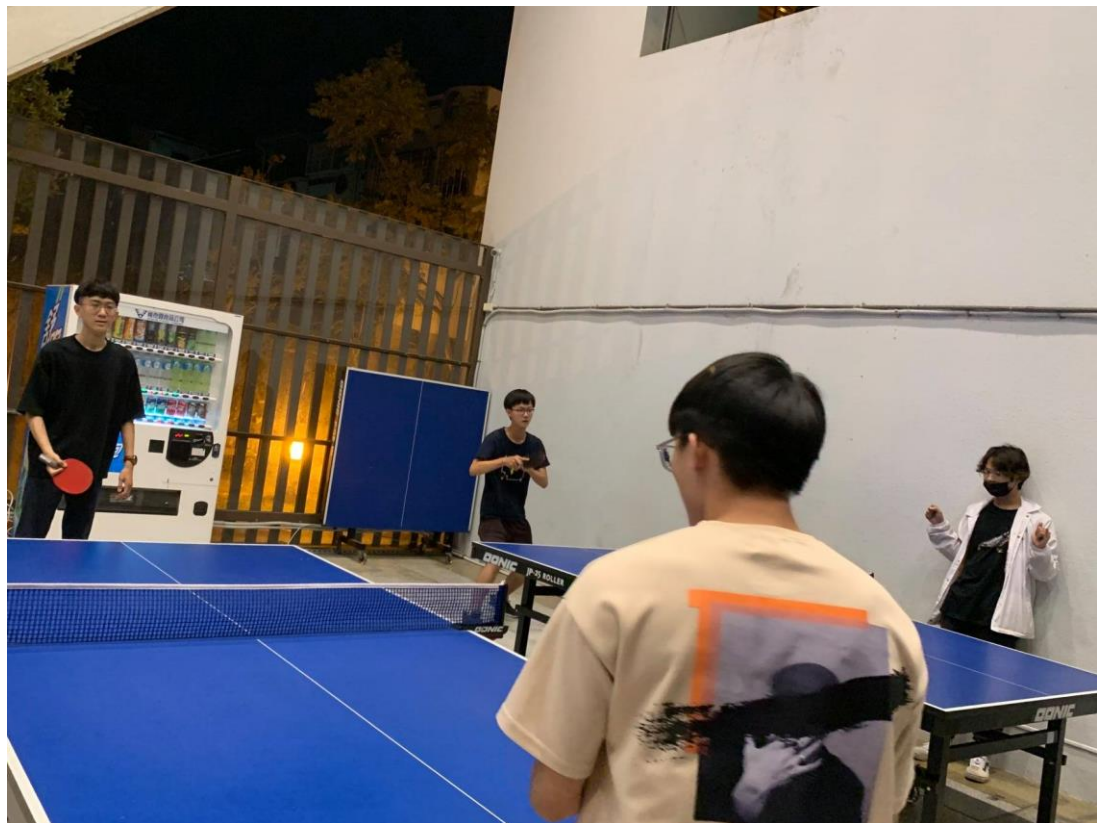

A hand is shown holding a gold medal with a red ribbon. The medal features a stylized upward-pointing arrow and is surrounded by a laurel wreath. The background is a soft, light blue gradient. The entire scene is framed by a white, hand-drawn style border.

羽球男單前二名

羽球男雙前二名

保齡球

保齡球

保齡球

保齡球前三名

桌球

桌球