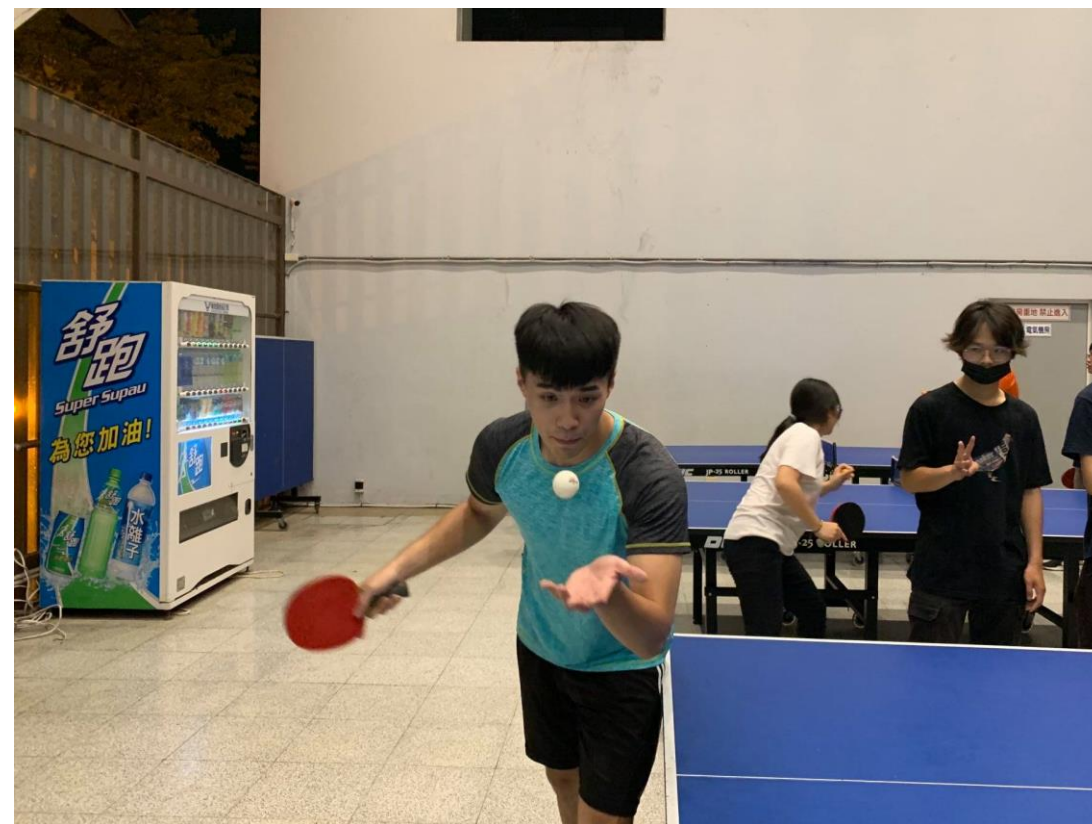

A hand is shown holding a gold medal with a red ribbon. The medal features a stylized upward-pointing arrow and is surrounded by a laurel wreath. The background is a soft, light blue gradient. The entire scene is framed by a white, hand-drawn style border.

羽球男單前二名

羽球男雙前二名

保齡球

保齡球

保齡球

保齡球前三名

桌球

桌球