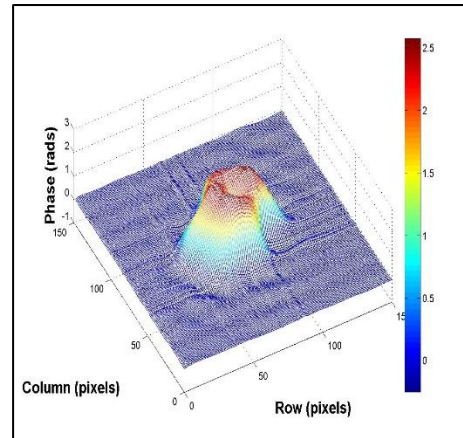

Contact Information:

Office No.: A10111; Tel.: +886-5-2717168; Fax: +886-5-2717561; E-mail: jfweng@mail.ncyu.edu.tw

Getting 2D images

Re-building 3D image

Auto-focusing Algorithm