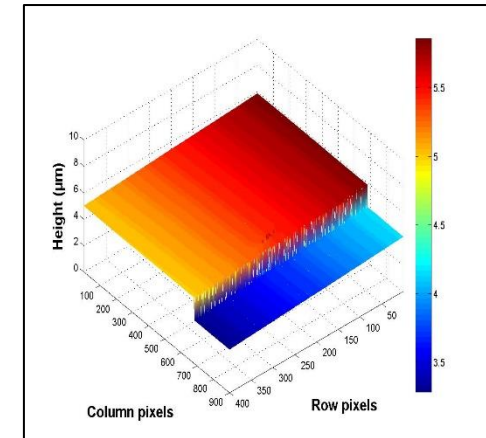

Contact Information:

Office No.: A10111; Tel.: +886-5-2717168; Fax: +886-5-2717561; E-mail: jfweng@mail.ncyu.edu.tw

Getting 2D images

Re-building 3D image

Auto-focusing Algorithm